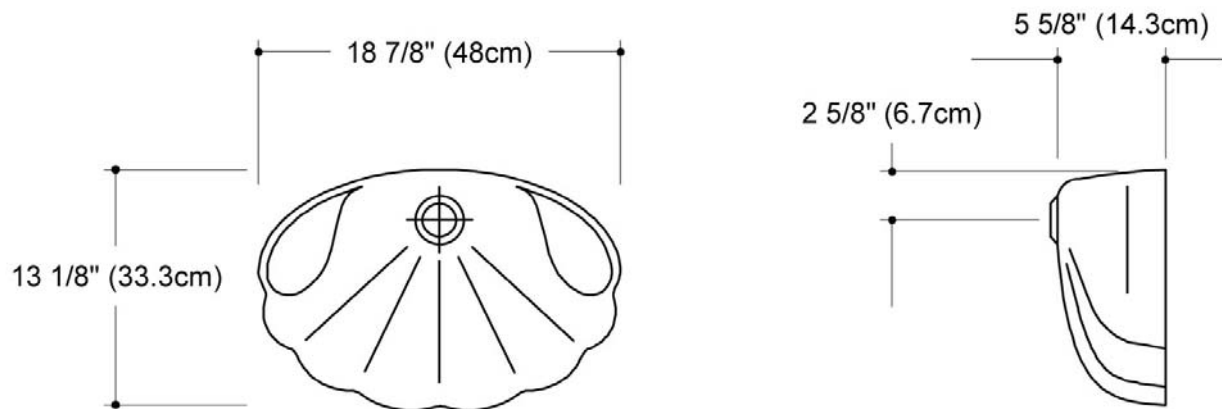

Florentine Marble Company, Inc.

cultured marble & granite products

Lavatory Bowl

shell with soap dish

P.O. Box 789

7215 Brinkmeyer Road

Needville, Texas 77461

Ph 979.793.3337