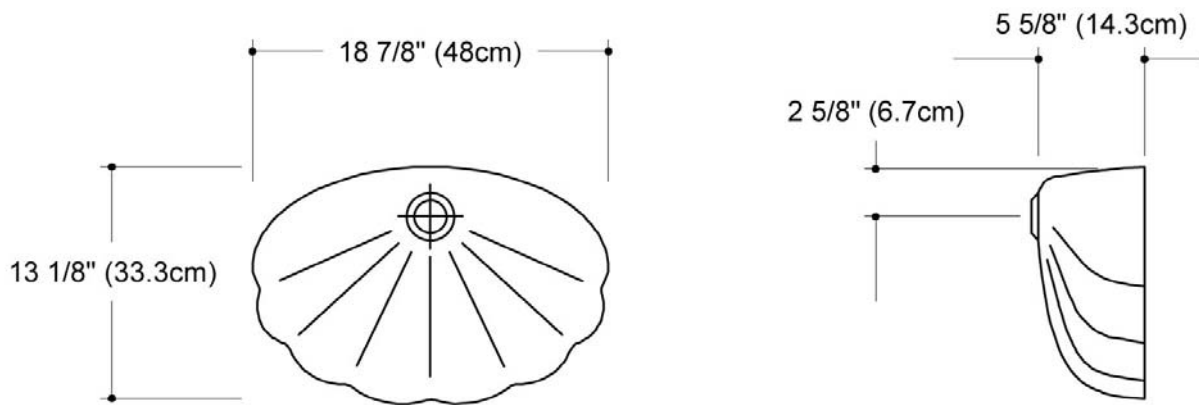

Florentine Marble Company, Inc.

cultured marble & granite products

Lavatory Bowl

oval with soap dish

P.O. Box 789

7215 Brinkmeyer Road

Needville, Texas 77461

Ph 979.793.3337