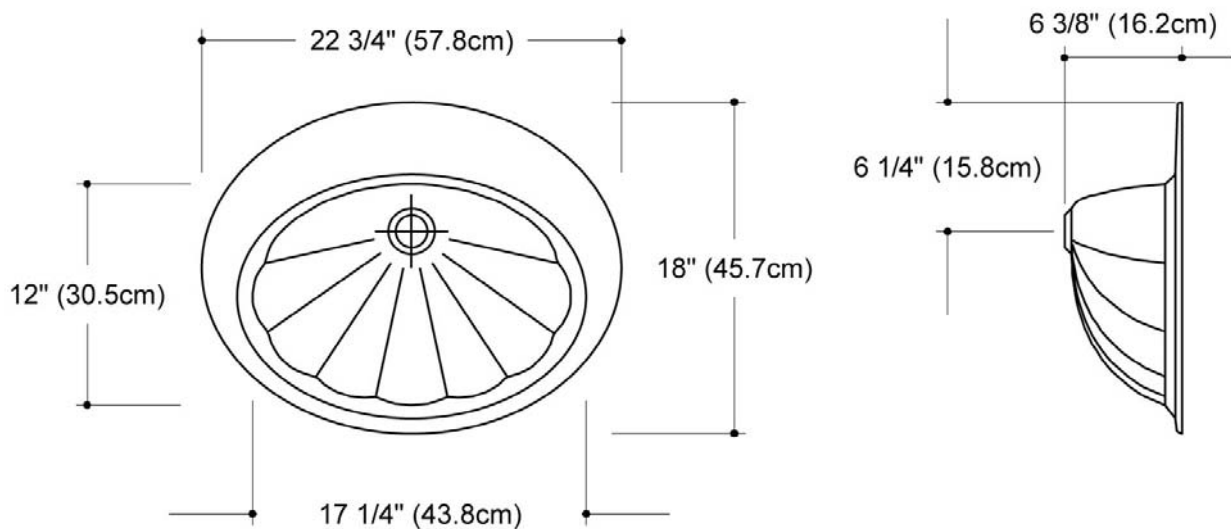

Florentine Marble Company, Inc.

cultured marble & granite products

Lavatory Bowl

shell elegance

P.O. Box 789

7215 Brinkmeyer Road

Needville, Texas 77461

Ph 979.793.3337