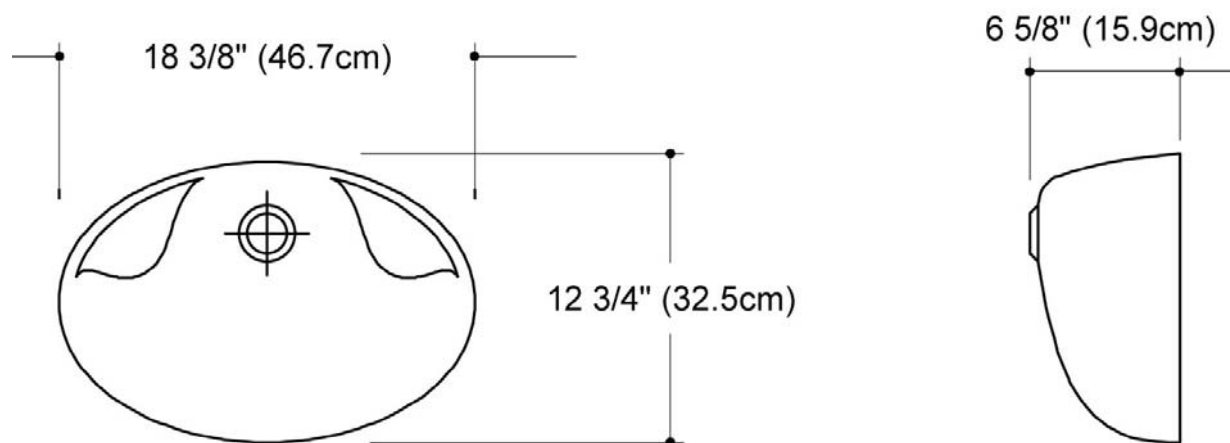

Florentine Marble Company, Inc.

cultured marble & granite products

Lavatory Bowl

oval with soap dish

P.O. Box 789

7215 Brinkmeyer Road

Needville, Texas 77461

Ph 979.793.3337