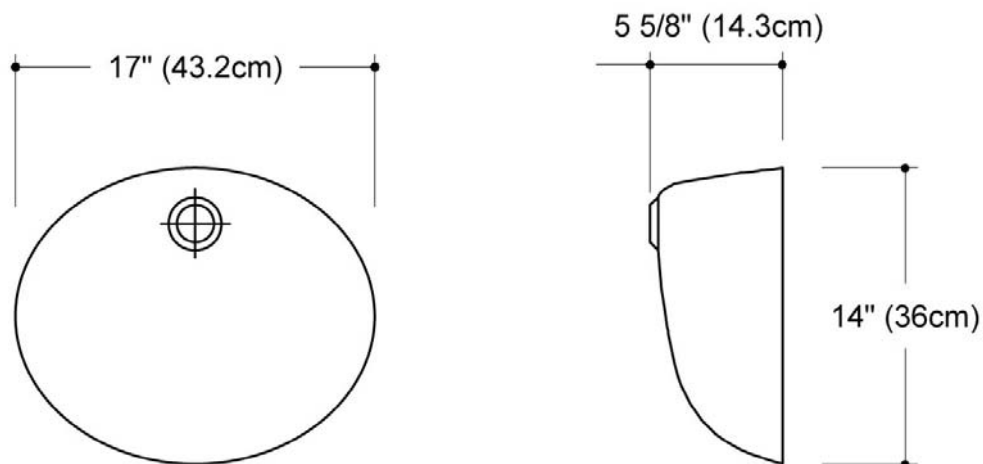

Florentine Marble Company, Inc.

cultured marble & granite products

Lavatory Bowl

oval

P.O. Box 789

7215 Brinkmeyer Road

Needville, Texas 77461

Ph 979.793.3337