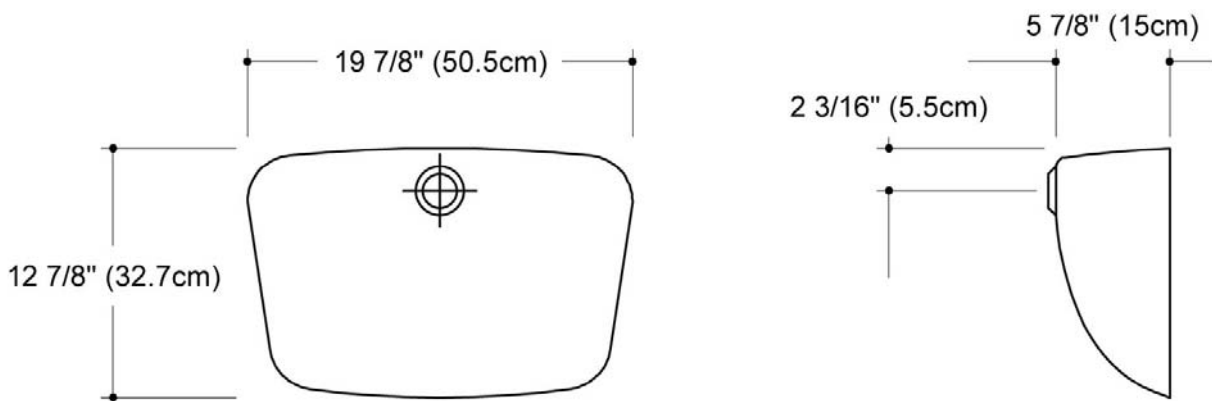

Florentine Marble Company, Inc.

cultured marble & granite products

Lavatory Bowl

contemporary

P.O. Box 789

7215 Brinkmeyer Road

Needville, Texas 77461

Ph 979.793.3337