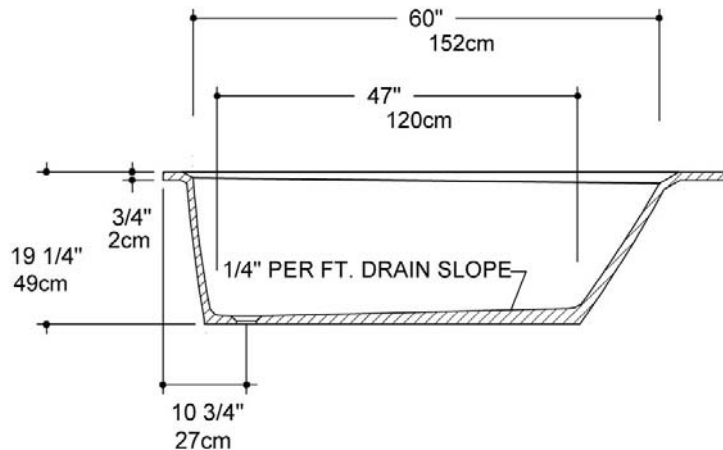

Florentine Marble Company, Inc.

cultured marble & granite products

Bathtub

36" x 73"

P.O. Box 789

7215 Brinkmeyer Road

Needville, Texas 77461

Ph 979.793.3337