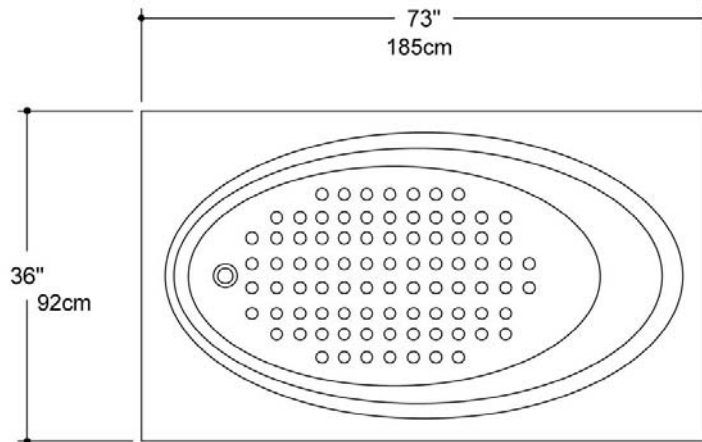

Florentine Marble Company, Inc.

cultured marble & granite products

Bathtub

36" x 73"

P.O. Box 789

7215 Brinkmeyer Road

Needville, Texas 77461

Ph 979.793.3337