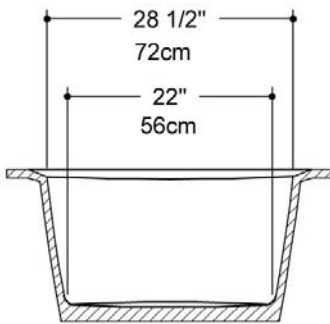

Florentine Marble Company, Inc.

cultured marble & granite products

Bathtub

36" x 73"

P.O. Box 789

7215 Brinkmeyer Road

Needville, Texas 77461

Ph 979.793.3337